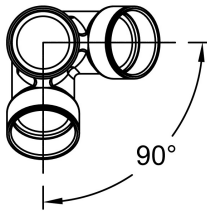

## Double Branch Wye 90° Corner Connector Street (SxSxSPG)

Size (inch)	DN (mm)	Electrofusion Code	Fast-Lock Code
1 1/2 x 1 1/2	40 x 40	<b>37D162401</b>	<b>378 162 401</b>
2 1/2 x 1 1/2	65 x 40	<b>37D162428</b>	<b>378 162 428</b>

G (inch)	N (inch)	L (inch)	G1 (inch)	G (mm)	N (mm)	L (mm)	G1 (mm)
3.07	13.18	13.95	10.00	78	335	354	254
3.84	13.61	14.55	10.00	98	346	370	254

The technical data are not binding. They neither constitute expressly warranted characteristics nor guaranteed properties nor a guaranteed durability. They are subject to modification. Our General Terms of Sale apply.