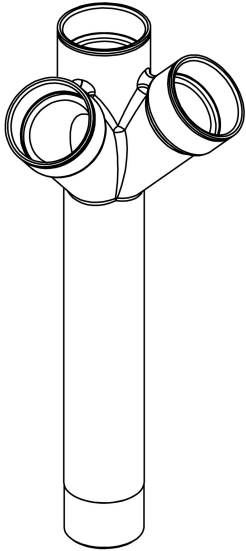

## Double Branch Wye 90° Corner Connector Street (SxSxSPG)

Size (inch)	DN (mm)	Electrofusion Code	Fast-Lock Code
1 1/2 x 1 1/2	40 x 40	<b>37D162401</b>	<b>378 162 401</b>
2 1/2 x 1 1/2	65 x 40	<b>37D162428</b>	<b>378 162 428</b>

G (inch)	N (inch)	L (inch)	G1 (inch)	G (mm)	N (mm)	L (mm)	G1 (mm)
3.07	13.18	13.95	10.00	78	335	354	254
3.84	13.61	14.55	10.00	98	346	370	254

The technical data are not binding. They neither constitute expressly warranted characteristics nor guaranteed properties nor a guaranteed durability. They are subject to modification. Our General Terms of Sale apply.