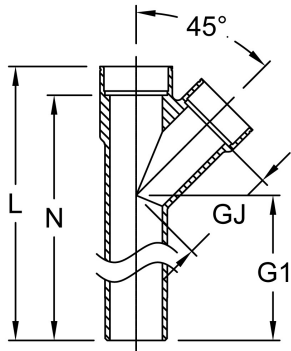

## Double Branch Wye 90° Corner Connector Street (SxSxSPG)

Size (inch)	DN (mm)	Electrofusion Code	Fast-Lock Code
1 1/2 x 1 1/2	40 x 40	<b>37D162401</b>	<b>378 162 401</b>
2 1/2 x 1 1/2	65 x 40	<b>37D162428</b>	<b>378 162 428</b>

G (inch)	N (inch)	L (inch)	G1 (inch)	G (mm)	N (mm)	L (mm)	G1 (mm)
3.07	13.18	13.95	10.00	78	335	354	254
3.84	13.61	14.55	10.00	98	346	370	254

The technical data are not binding. They neither constitute expressly warranted characteristics nor guaranteed properties nor a guaranteed durability. They are subject to modification. Our General Terms of Sale apply.