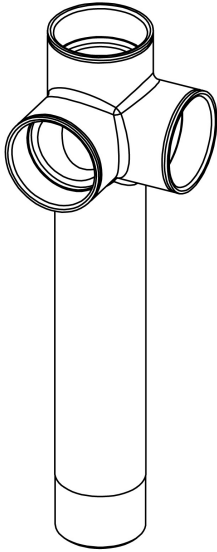

Double Branch Tee 90° Corner Connector Street (SxSxSPG)

Size (inch)	DN (mm)	Electrofusion Code	Fast-Lock Code
1 1/2 x 1 1/2	40 x 40	37D162201	378 162 201
2 1/2 x 1 1/2	65 x 40	37D162228	378 162 228

G (inch)	N (inch)	L (inch)	G1 (inch)	G (mm)	N (mm)	L (mm)	G1 (mm)
1.30	11.27	12.03	10.00	47	286	306	254
1.84	11.27	12.21	10.00	33	286	310	254