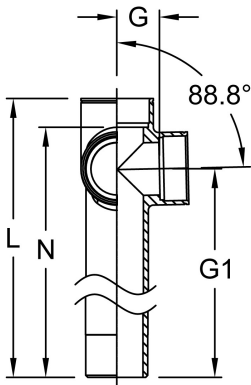

Double Branch Tee 90° Corner Connector Street (SxSxSPG)

Size (inch)	DN (mm)	Electrofusion Code	Fast-Lock Code
1 1/2 x 1 1/2	40 x 40	37D162201	378 162 201
2 1/2 x 1 1/2	65 x 40	37D162228	378 162 228

G (inch)	N (inch)	L (inch)	G1 (inch)	G (mm)	N (mm)	L (mm)	G1 (mm)
1.30	11.27	12.03	10.00	47	286	306	254
1.84	11.27	12.21	10.00	33	286	310	254