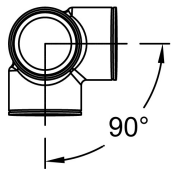

Double Branch Tee 90° Corner Connector Street (SxSxSPG)

Size (inch)	DN (mm)	Electrofusion Code	Fast-Lock Code
1 1/2 x 1 1/2	40 x 40	37D162201	378 162 201
2 1/2 x 1 1/2	65 x 40	37D162228	378 162 228

G (inch)	N (inch)	L (inch)	G1 (inch)	G (mm)	N (mm)	L (mm)	G1 (mm)
1.30	11.27	12.03	10.00	47	286	306	254
1.84	11.27	12.21	10.00	33	286	310	254