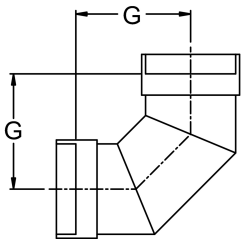

Data sheet

valid from: 8/1/24

Fuseal 1/4 Bend PPFR LD 3 Segment (S x S) 90°

| Size (inch) | NFR Code | FR Code | G (inch) |
|----------------|-------------|------------|-------------|
| 8 | 216258F | 526258F | 12.25 |
| 10 | 216255F | 526255F | 14.25 |
| 12 | 216257F | 526257F | 16.25 |