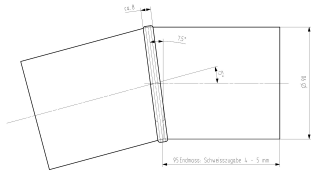

## INSTAFLEX Elbow 15° PB With two short ends

Prefabricated elbow with two short ends for electro fusion fittings  
GF customized quality, pre-peeled, swiss made  
Single packed in plastic bags  
\* on request

	d (mm)	Code	SP	weight (kg)	L1 (mm)
*	90	<b>761 069 662</b>	1	0.405	95
*	110	<b>761 065 311</b>	1	0.647	100
*	125	<b>761 065 304</b>	1	0.905	110
*	160	<b>761 065 305</b>	1	1.590	115
*	225	<b>761 065 307</b>	1	6.348	130