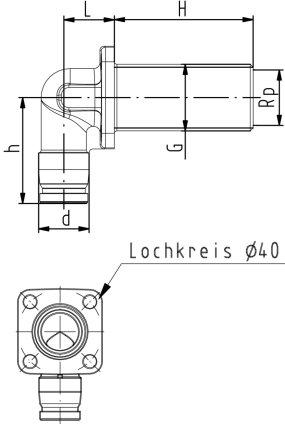

iFIT Single pipe outlet module brass
With single pipe outlet 1/2" - 3/4"

* low lead

	d (mm)	Rp (inch)	Code	SP weight (kg)	H (mm)	h (mm)	G (inch)	L (mm)
	16 - 20	1/2	762 101 047	1	0.197	55	42	3/4 20
*	16 - 20	1/2	762 101 269	1	0.197	55	42	3/4 20
	16 - 20	1/2	762 101 357	1	0.225	45	42	3/4 100