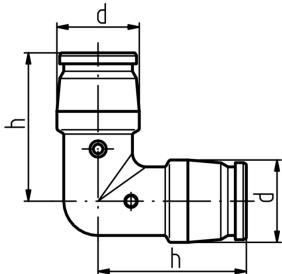

## iFIT Elbow module 90° ppsu

- Material: PPSU

d (mm)	Code	SP	weight (kg)	h (mm)
16 - 20	<b>762 101 046</b>	10	0.013	36
25 - 32	<b>762 101 179</b>	5	0.042	54

The technical data are not binding. They neither constitute expressly warranted characteristics nor guaranteed properties nor a guaranteed durability. They are subject to modification. Our General Terms of Sale apply.