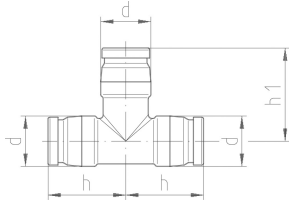

iFIT T-piece module ppsu

- Material: PPSU

d (mm)	Code	SP	weight (kg)	h (mm)	h1 (mm)
16 - 20	762 101 042	10	0.017	31	37
25 - 32	762 101 181	5	0.053	45	54

The technical data are not binding. They neither constitute expressly warranted characteristics nor guaranteed properties nor a guaranteed durability. They are subject to modification. Our General Terms of Sale apply.