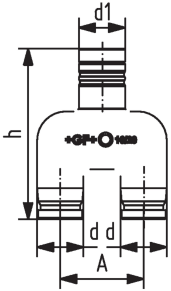

Data sheet

valid from: 1/6/20

Y-Module

d (mm)	Part No.	SP weight (kg)	d1 (mm)	h (mm)	A (mm)	
16 - 20	762 101 233	5	0.032	20	74	36

The technical data are not binding. They neither constitute expressly warranted characteristics nor guaranteed properties nor a guaranteed durability. They are subject to modification. Our General Terms of Sale apply.